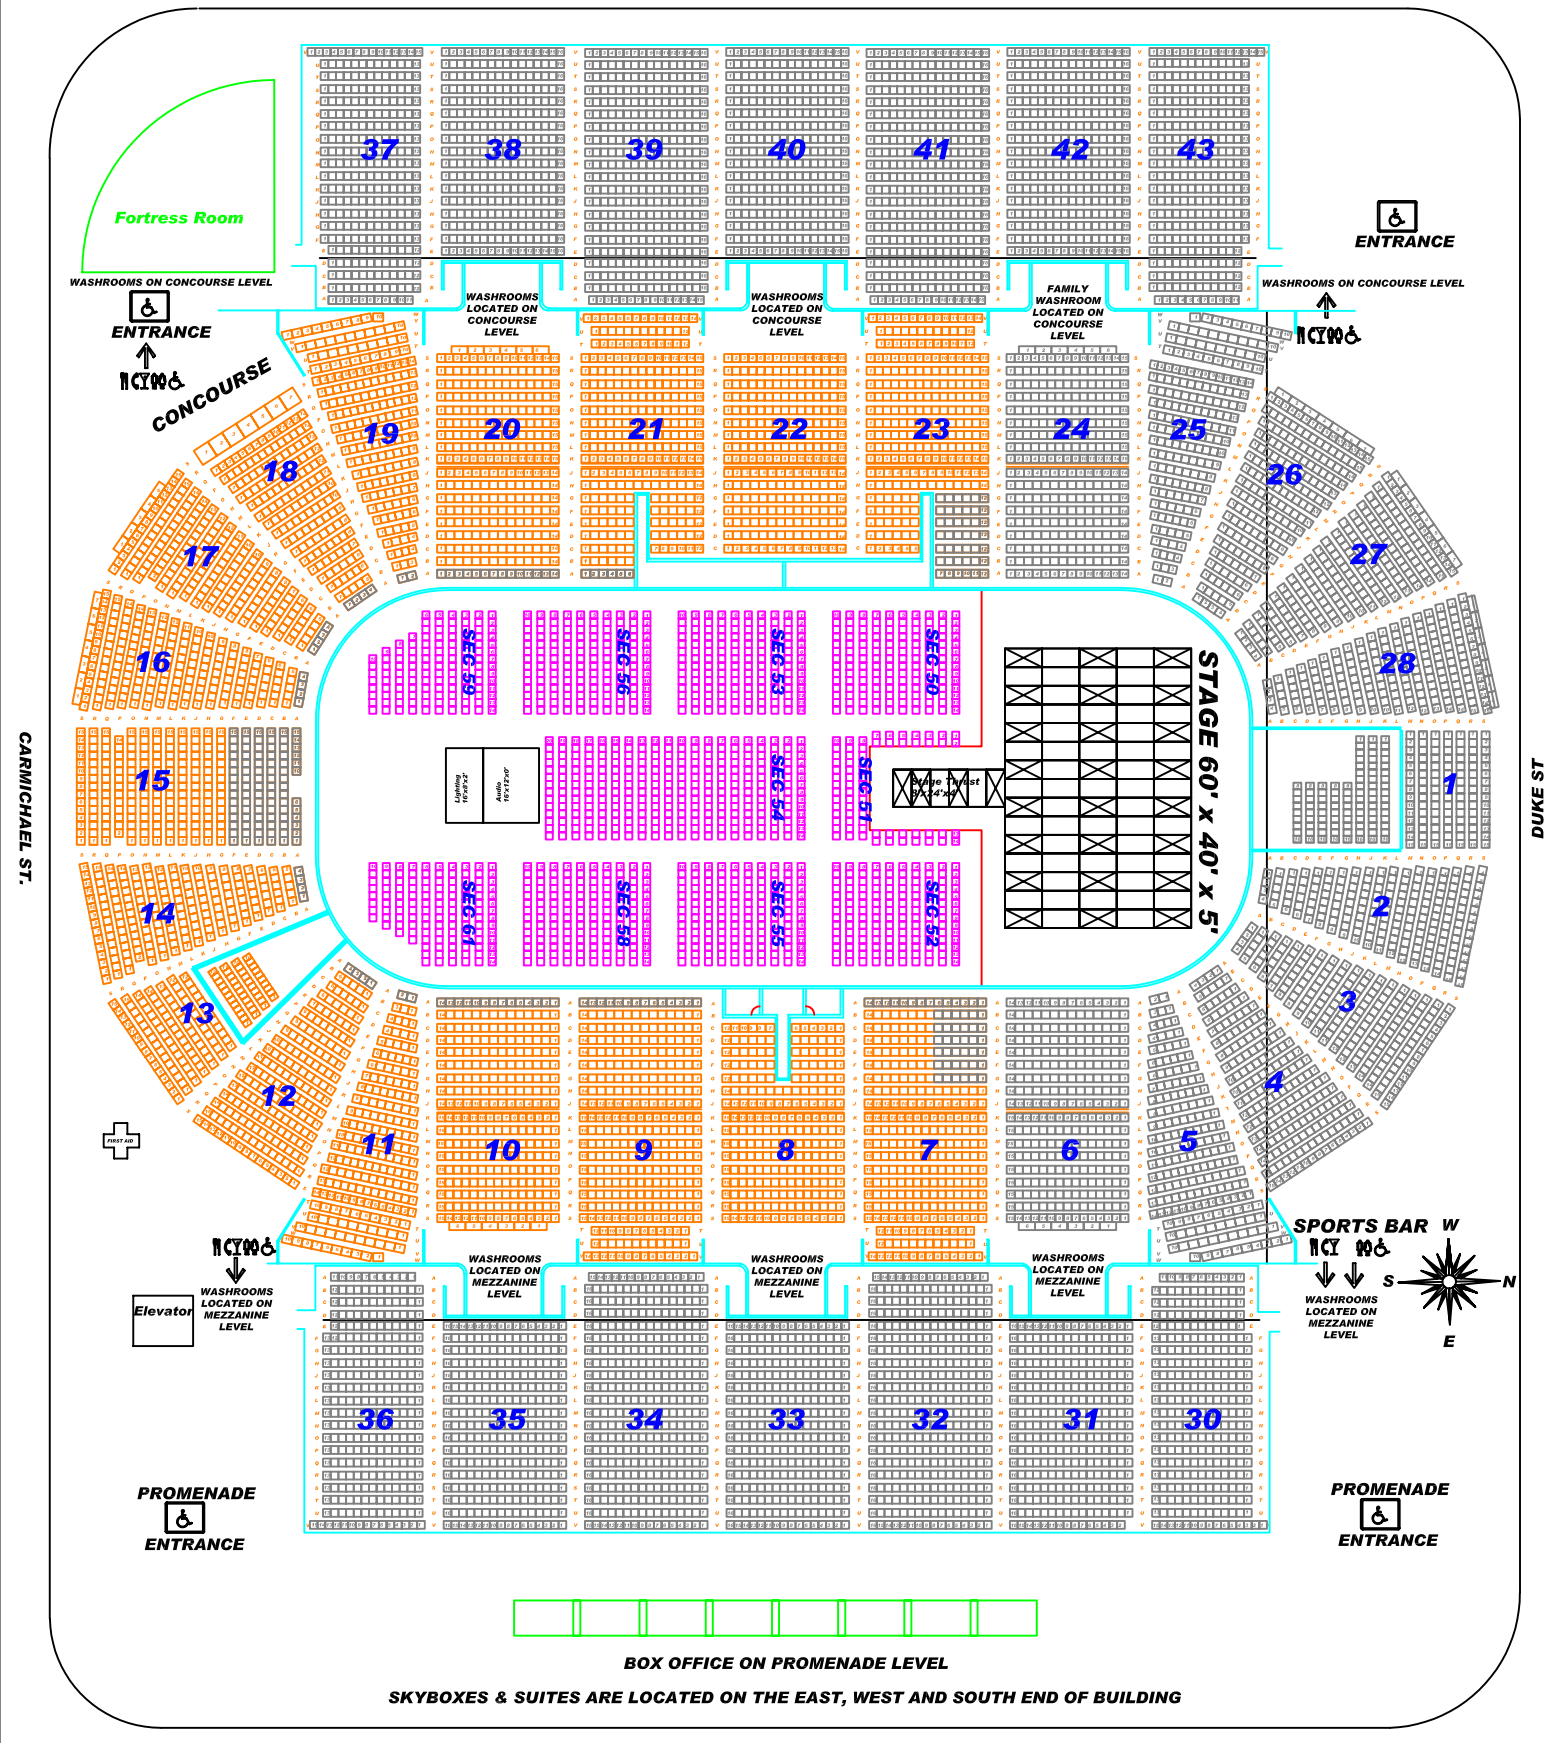

Hedley - April 16, 2010
 Floor 1434
 Lower Bowl 3458
 Total 4892

HALIFAX METRO CENTRE

BRUNSWICK ST.

CARMICHAEL ST.

DUKE ST.

BOX OFFICE ON PROMENADE LEVEL

SKYBOXES & SUITES ARE LOCATED ON THE EAST, WEST AND SOUTH END OF BUILDING